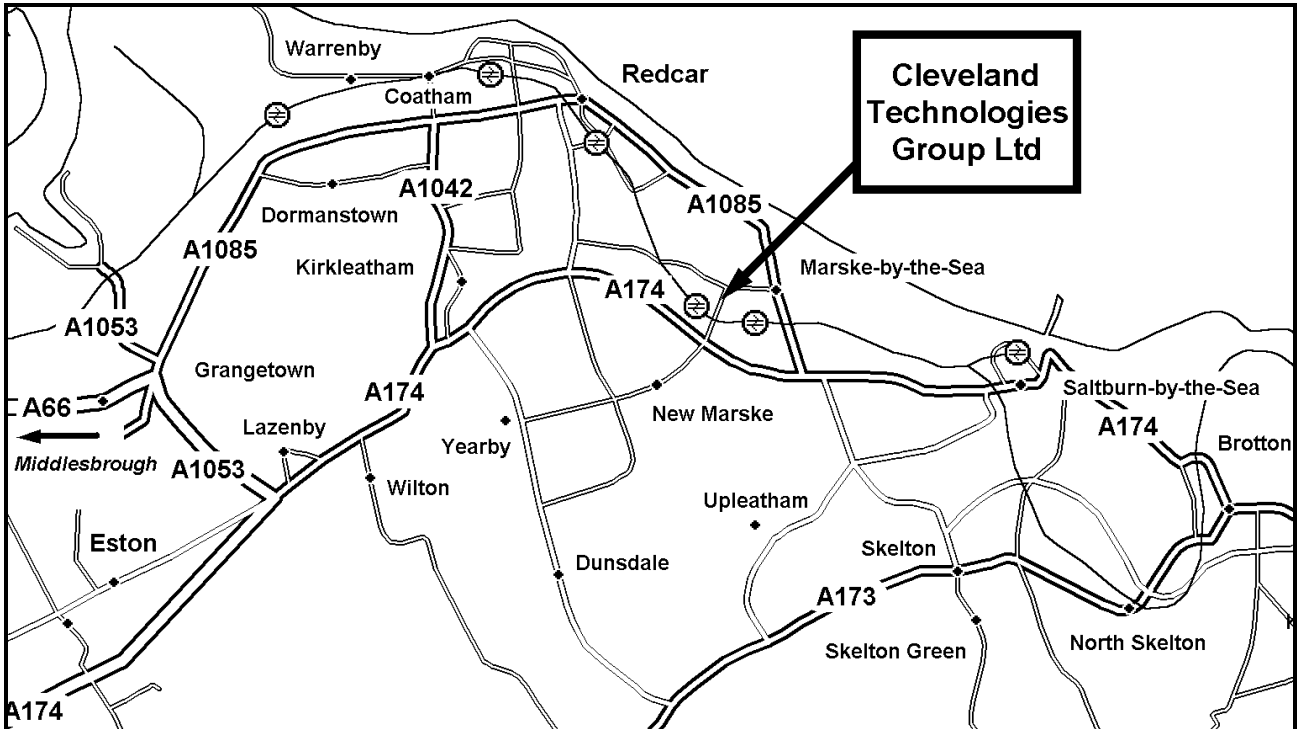

Cleveland Technologies Group Ltd

Longbeck Road, Marske By Sea, Redcar, Cleveland TS11 6HQ

Tel: 01642 490121 Fax: 01642 490385

www.ctecgroup.co.uk

From the South Leave the A1(M) at A168 (A19) Dishforth Stay on this road (A19) until A174 (Redcar/Teesport). Once on the A174 follow this road towards Redcar/Marske. Stay on the A174 until it becomes single carriageway. Take one stretch of single carriageway turning left at the next roundabout posted Longbeck. Follow this road over the level crossing and until you come to Cleveland Technologies, before the petrol station.

From the North Leave the A1(M) at the A689 (Teesside/Hartlepool) junction. Stay on the A689 past Samsung (Wynard Hall) and join the A19 South. Leave the A19 South at the A174 junction (Redcar/Teesport). Once on the A174 follow this road towards Redcar/Marske. Stay on the A174 until it becomes single carriageway. Take one stretch of single carriageway turning left at the next roundabout posted Longbeck. Follow this road over the level crossing and until you come to Cleveland Technologies, before the petrol station.